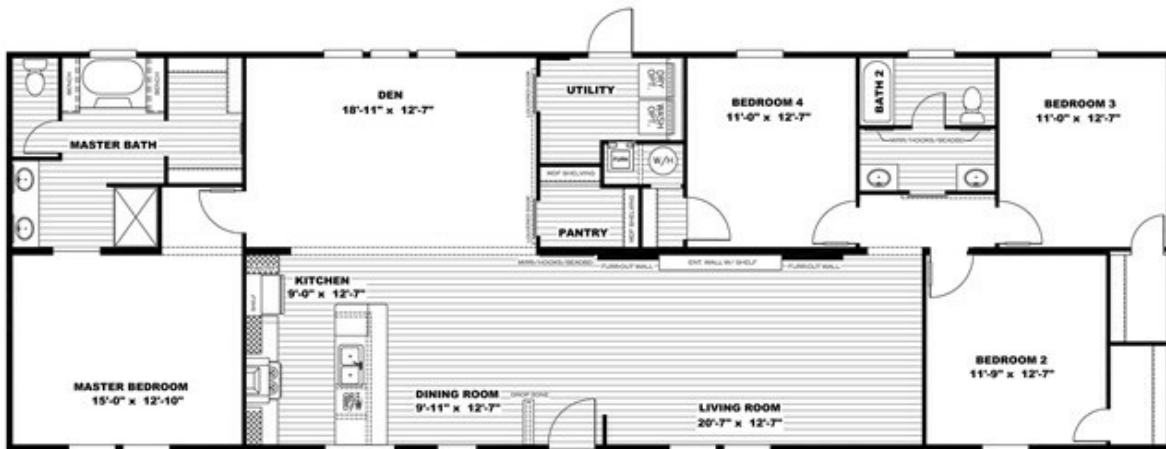

**BREEZE II** Model number: 57SSP28764SH

4 beds • 2 baths • 2128 sq.ft. • 28' width • 76' depth

Our home building facilities invest in continuous product and process improvements. Plans, dimensions, features, materials, specifications and availability are subject to change without notice or obligation. Renderings and floor plans are representative likenesses of our homes and may differ from the actual homes. We invite you to tour a Home Center near you and inspect the highest value in quality housing available or call (704) 484-2211 to speak with a Home Consultant. Copyright 2017, CMH. All rights reserved.