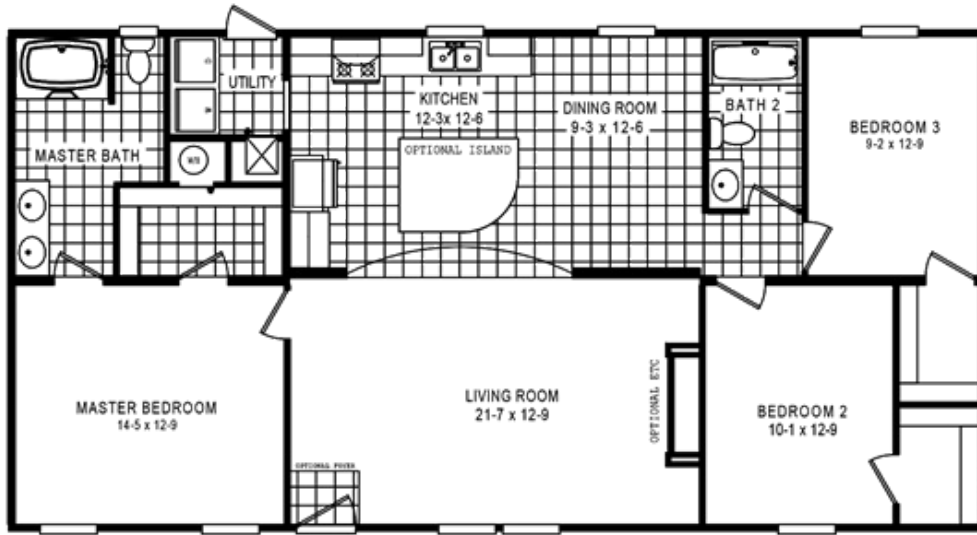

**Rocketeer 3** Floor plan number: ROC732429NCAB

**3 beds • 2 baths • 1456 sq.ft. • 28' width • 52' depth**

Our home building facilities invest in continuous product and process improvements. Plans, dimensions, features, materials, specifications and availability are subject to change without notice or obligation. Renderings and floor plans are representative likenesses of our homes and may differ from the actual homes. We invite you to tour a Home Center near you and inspect the highest value in quality housing available or call (704) 484-2211 to speak with a Home Consultant. Copyright 2017, CMH. All rights reserved.