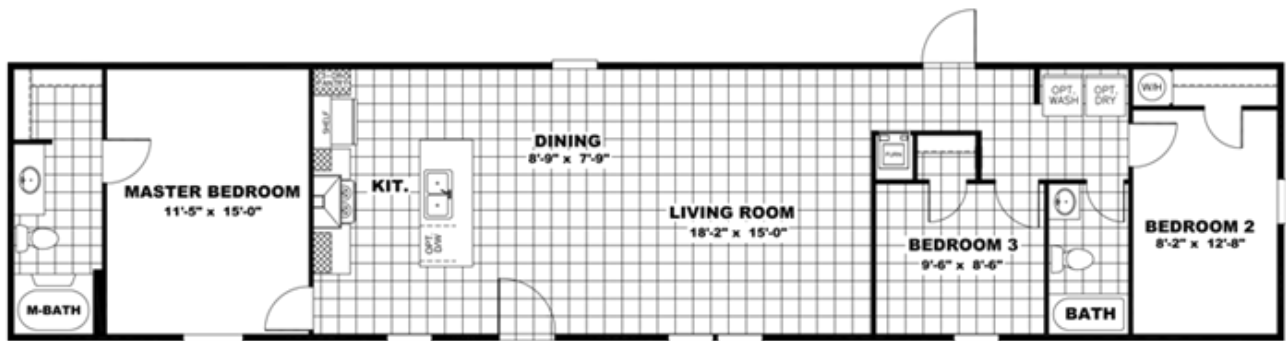

Breeze 1 Model number: 57SSP16723AH

3 beds • 2 baths • 1152 sq.ft. • 16' width • 72' depth

Our home building facilities invest in continuous product and process improvements. Plans, dimensions, features, materials, specifications and availability are subject to change without notice or obligation. Renderings and floor plans are representative likenesses of our homes and may differ from the actual homes. We invite you to tour a Home Center near you and inspect the highest value in quality housing available or call (704) 484-2211 to speak with a Home Consultant. Copyright 2017, CMH. All rights reserved.