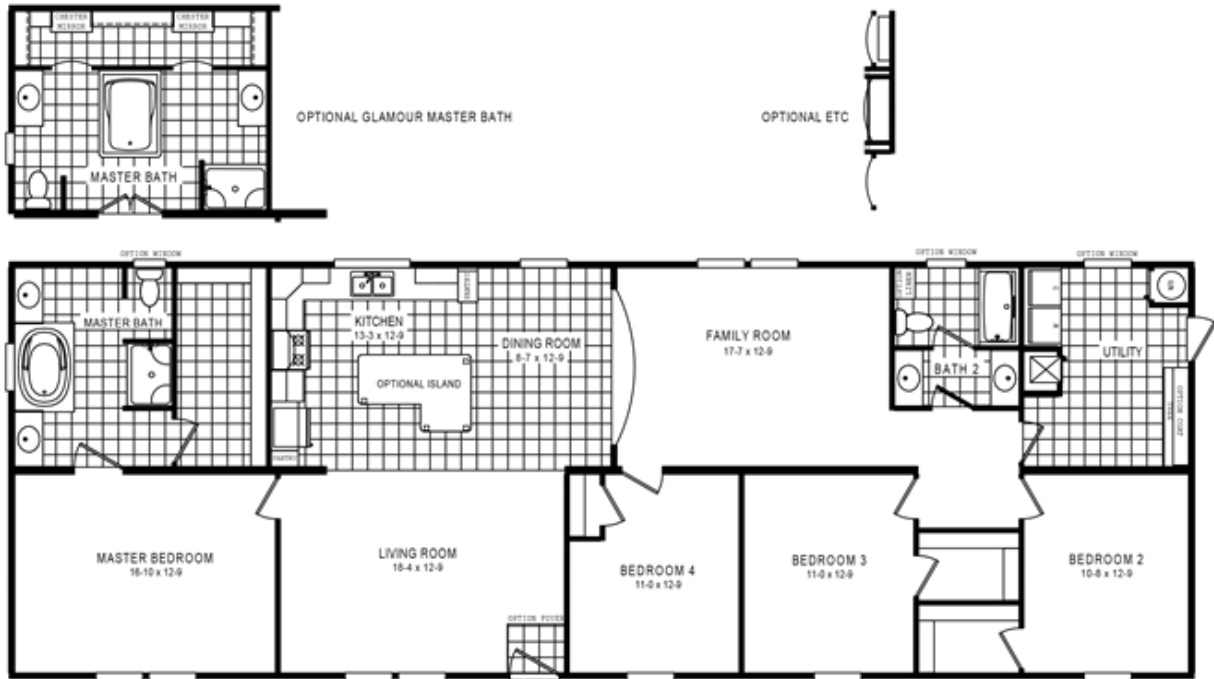

## SET UP IN ROCKETEER 10

**ROCKETEER 10** Floor plan number: ROC732272NCAB

**4 beds • 2 baths • 2128 sq.ft. • 28' width • 76' depth**

Our home building facilities invest in continuous product and process improvements. Plans, dimensions, features, materials, specifications and availability are subject to change without notice or obligation. Renderings and floor plans are representative likenesses of our homes and may differ from the actual homes. We invite you to tour a Home Center near you and inspect the highest value in quality housing available or call (704) 484-2211 to speak with a Home Consultant. Copyright 2017, CMH. All rights reserved.