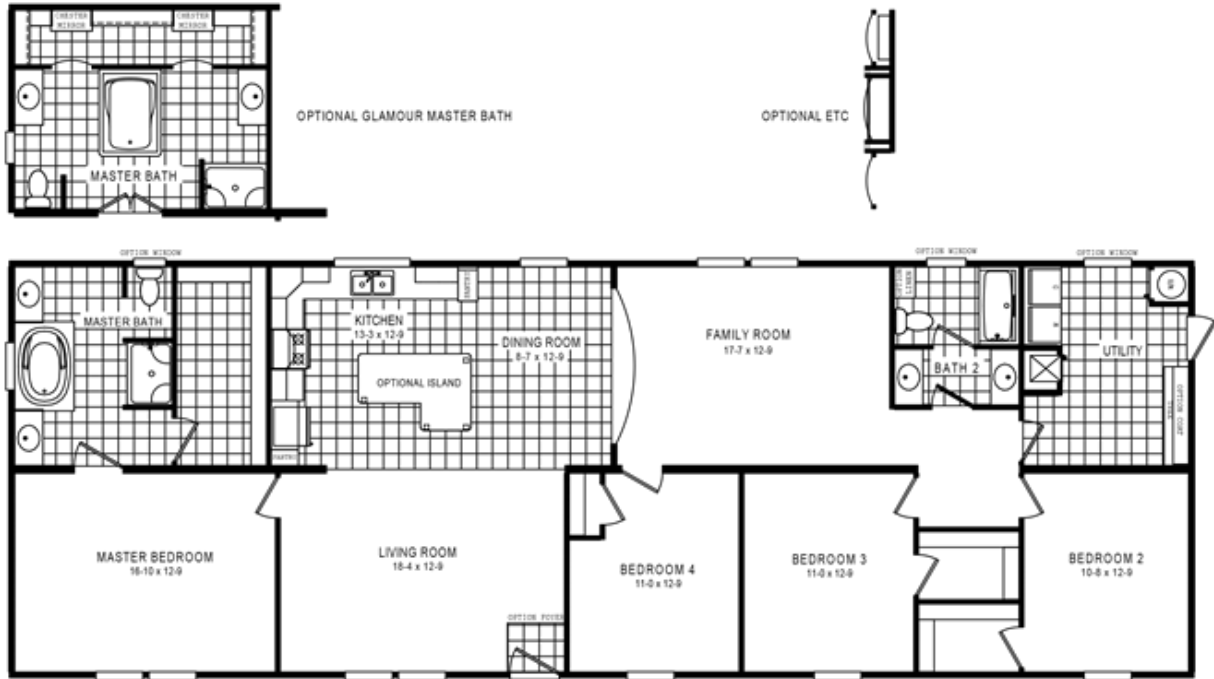

ROCKETEER 10 Model number: 57ROC28764EH

4 beds • 2 baths • 2128 sq.ft. • 28' width • 76' depth

Our home building facilities invest in continuous product and process improvements. Plans, dimensions, features, materials, specifications and availability are subject to change without notice or obligation. Renderings and floor plans are representative likenesses of our homes and may differ from the actual homes. We invite you to tour a Home Center near you and inspect the highest value in quality housing available or call (704) 484-2211 to speak with a Home Consultant. Copyright 2017, CMH. All rights reserved.