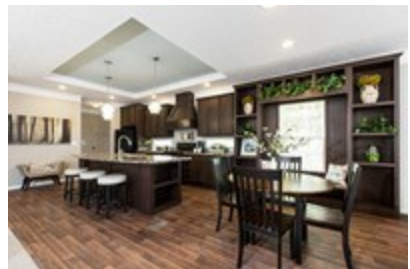

SWEET CAROLINE SERIES

SWEET CAROLINE SERIES Floor plan number: RIC249312NCAB

4 beds • 2 baths • 2016 sq.ft. • 28' width • 72' depth

Our home building facilities invest in continuous product and process improvements. Plans, dimensions, features, materials, specifications and availability are subject to change without notice or obligation. Renderings and floor plans are representative likenesses of our homes and may differ from the actual homes. We invite you to tour a Home Center near you and inspect the highest value in quality housing available or call (704) 484-2211 to speak with a Home Consultant. Copyright 2017, CMH. All rights reserved.