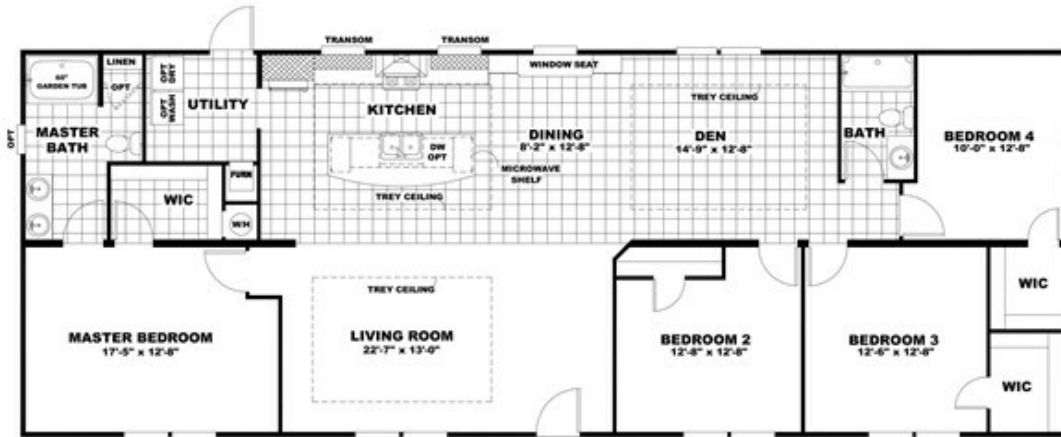

SWEET CAROLINE SERIES

SWEET CAROLINE SERIES Floor plan number: RIC249312NCAB

4 beds • 2 baths • 2016 sq.ft. • 28' width • 72' depth

Our home building facilities invest in continuous product and process improvements. Plans, dimensions, features, materials, specifications and availability are subject to change without notice or obligation. Renderings and floor plans are representative likenesses of our homes and may differ from the actual homes. We invite you to tour a Home Center near you and inspect the highest value in quality housing available or call (704) 484-2211 to speak with a Home Consultant. Copyright 2017, CMH. All rights reserved.