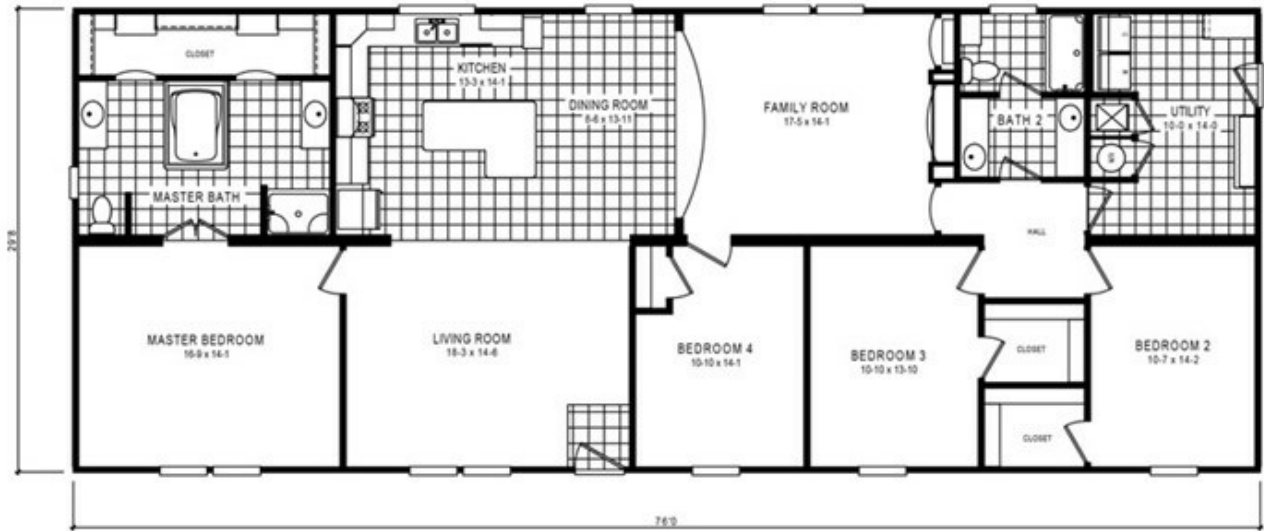

4710 76X32 ROCKETEER MOD

Our home building facilities invest in continuous product and process improvements. Plans, dimensions, features, materials, specifications and availability are subject to change without notice or obligation. Renderings and floor plans are representative likenesses of our homes and may differ from the actual homes. We invite you to tour a Home Center near you and inspect the highest value in quality housing available or call (704) 484-2211 to speak with a Home Consultant. Copyright 2017, CMH. All rights reserved.