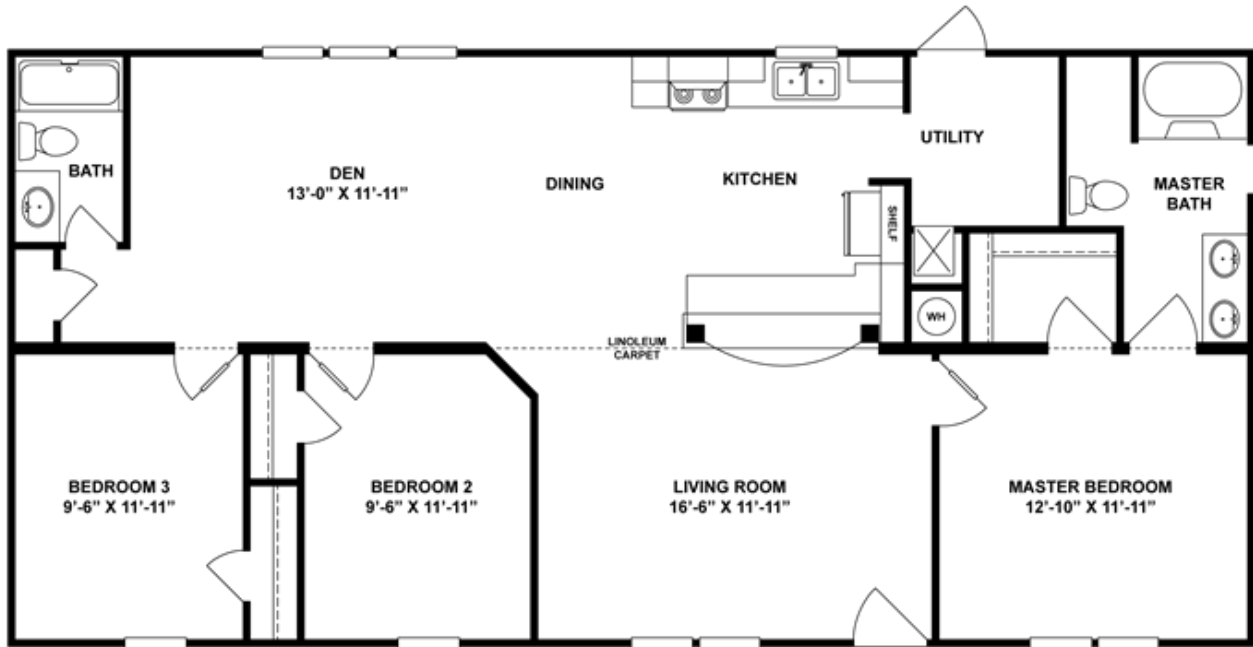

TPS ARCH MODULAR

TPS ARCH MODULAR Model number: 58TPS25523AM17

3 beds • 2 baths • 1456 sq.ft. • 28' width • 52' depth

Our home building facilities invest in continuous product and process improvements. Plans, dimensions, features, materials, specifications and availability are subject to change without notice or obligation. Renderings and floor plans are representative likenesses of our homes and may differ from the actual homes. We invite you to tour a Home Center near you and inspect the highest value in quality housing available or call (704) 484-2211 to speak with a Home Consultant. Copyright 2017, CMH. All rights reserved.