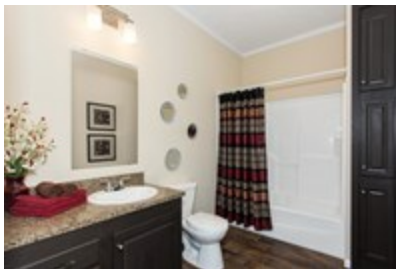

# SWEET ONE

**SWEET ONE** Model number: 58SOS28723AH

**3 beds • 2 baths • 2016 sq.ft. • 28' width • 72' depth**

Our home building facilities invest in continuous product and process improvements. Plans, dimensions, features, materials, specifications and availability are subject to change without notice or obligation. Renderings and floor plans are representative likenesses of our homes and may differ from the actual homes. We invite you to tour a Home Center near you and inspect the highest value in quality housing available or call (704) 484-2211 to speak with a Home Consultant. Copyright 2017, CMH. All rights reserved.