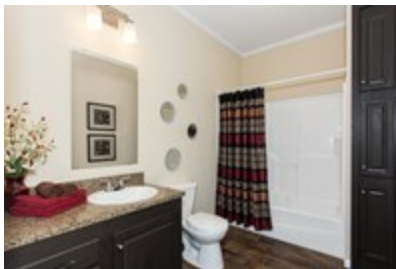

SWEET ONE

SWEET ONE Floor plan number: RIC248053NCAB
3 beds • 2 baths • 2016 sq.ft. • 28' width • 72' depth

Our home building facilities invest in continuous product and process improvements. Plans, dimensions, features, materials, specifications and availability are subject to change without notice or obligation. Renderings and floor plans are representative likenesses of our homes and may differ from the actual homes. We invite you to tour a Home Center near you and inspect the highest value in quality housing available or call (704) 484-2211 to speak with a Home Consultant. Copyright 2017, CMH. All rights reserved.